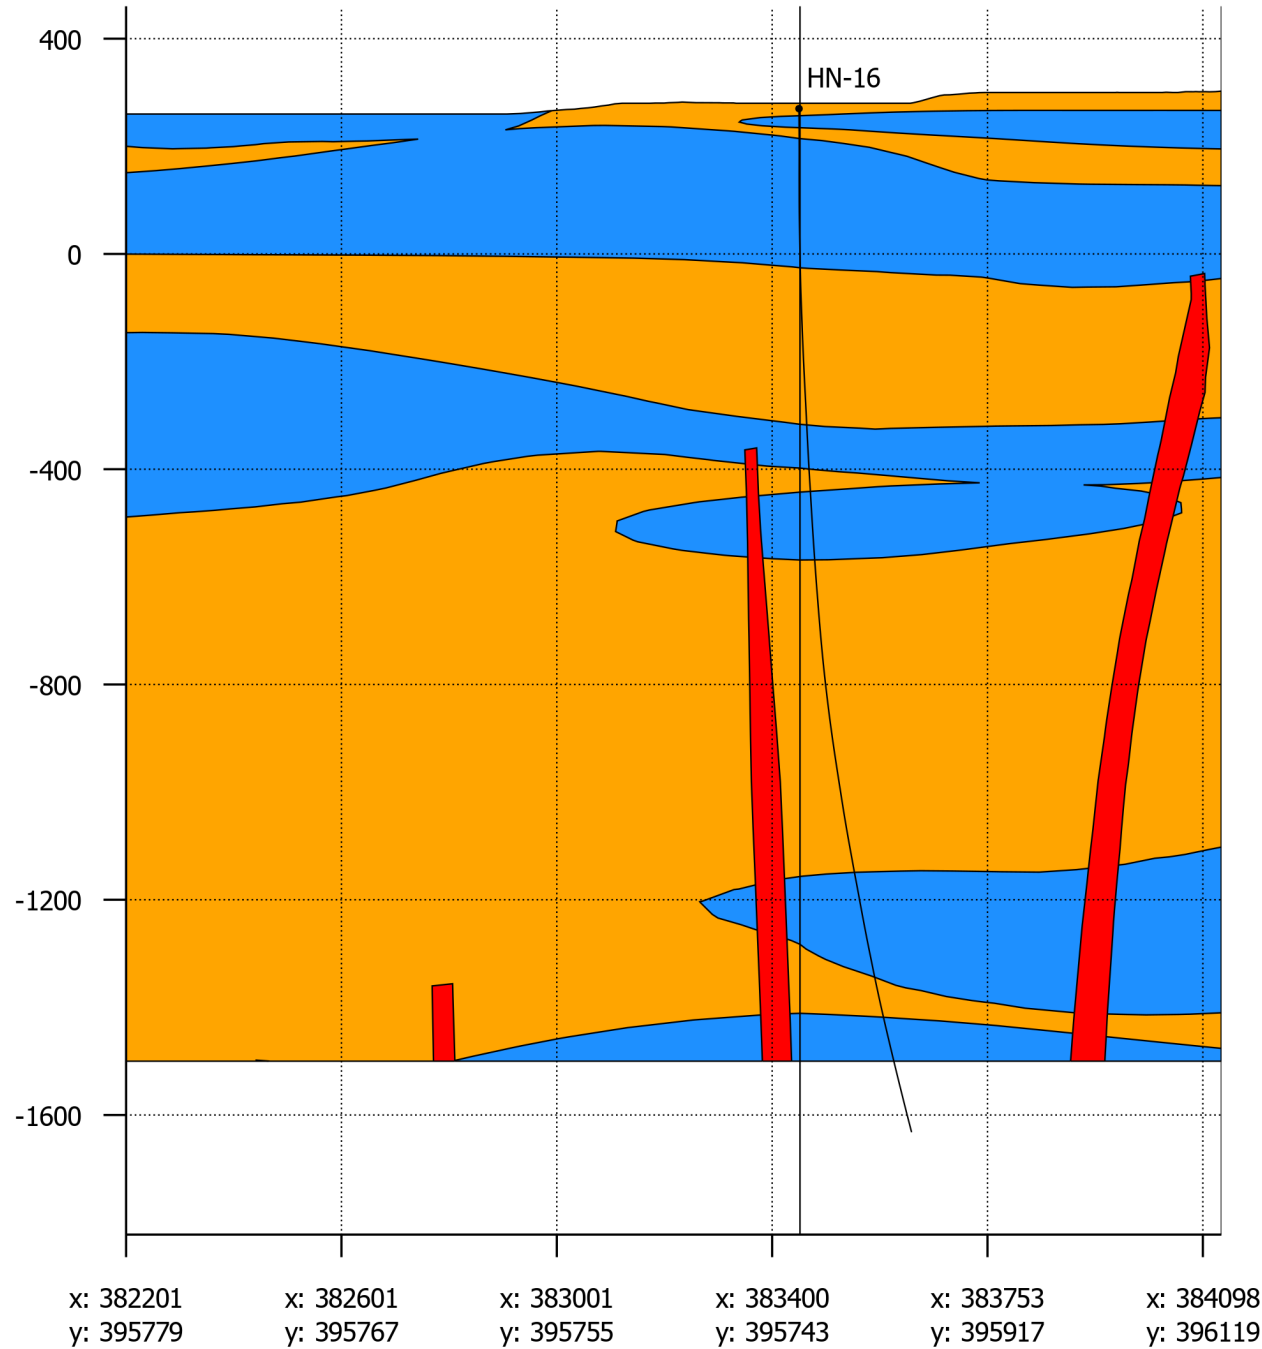

A**Fence Section****B****Legend****Jardfraedilikan**

- Basalt
- Hyaloclastite
- Intrusion

Location

A: 382201, 395779

B: 384128, 396136

Scale: 1:14,000

Vertical exaggeration: 1x

----- = Fence location

KH-05

HN-16

KH-02 and
KhG-01

HE-08

KH-03
KH-07

HE-01-02